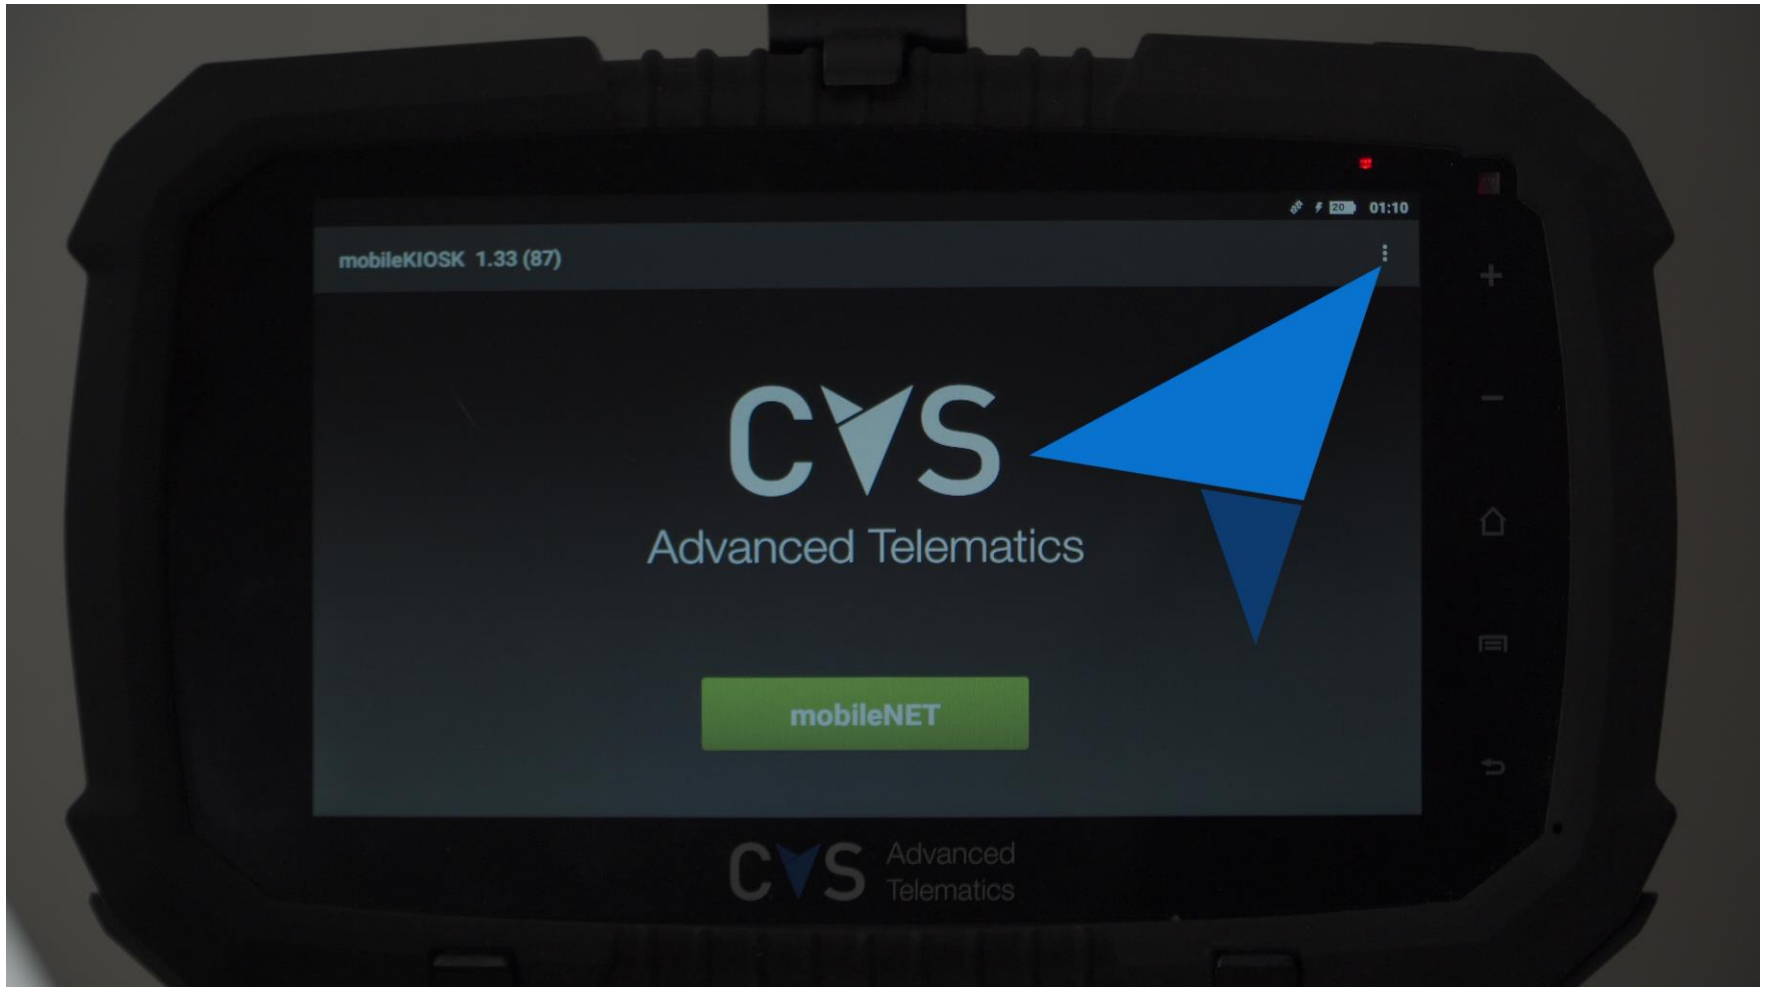

TABLET RESET

1. Click on the HOME button

TABLET RESET

2. Click on the 3 dots

TABLET RESET

3. Click on “Reboot” and wait for the tablet to reboot