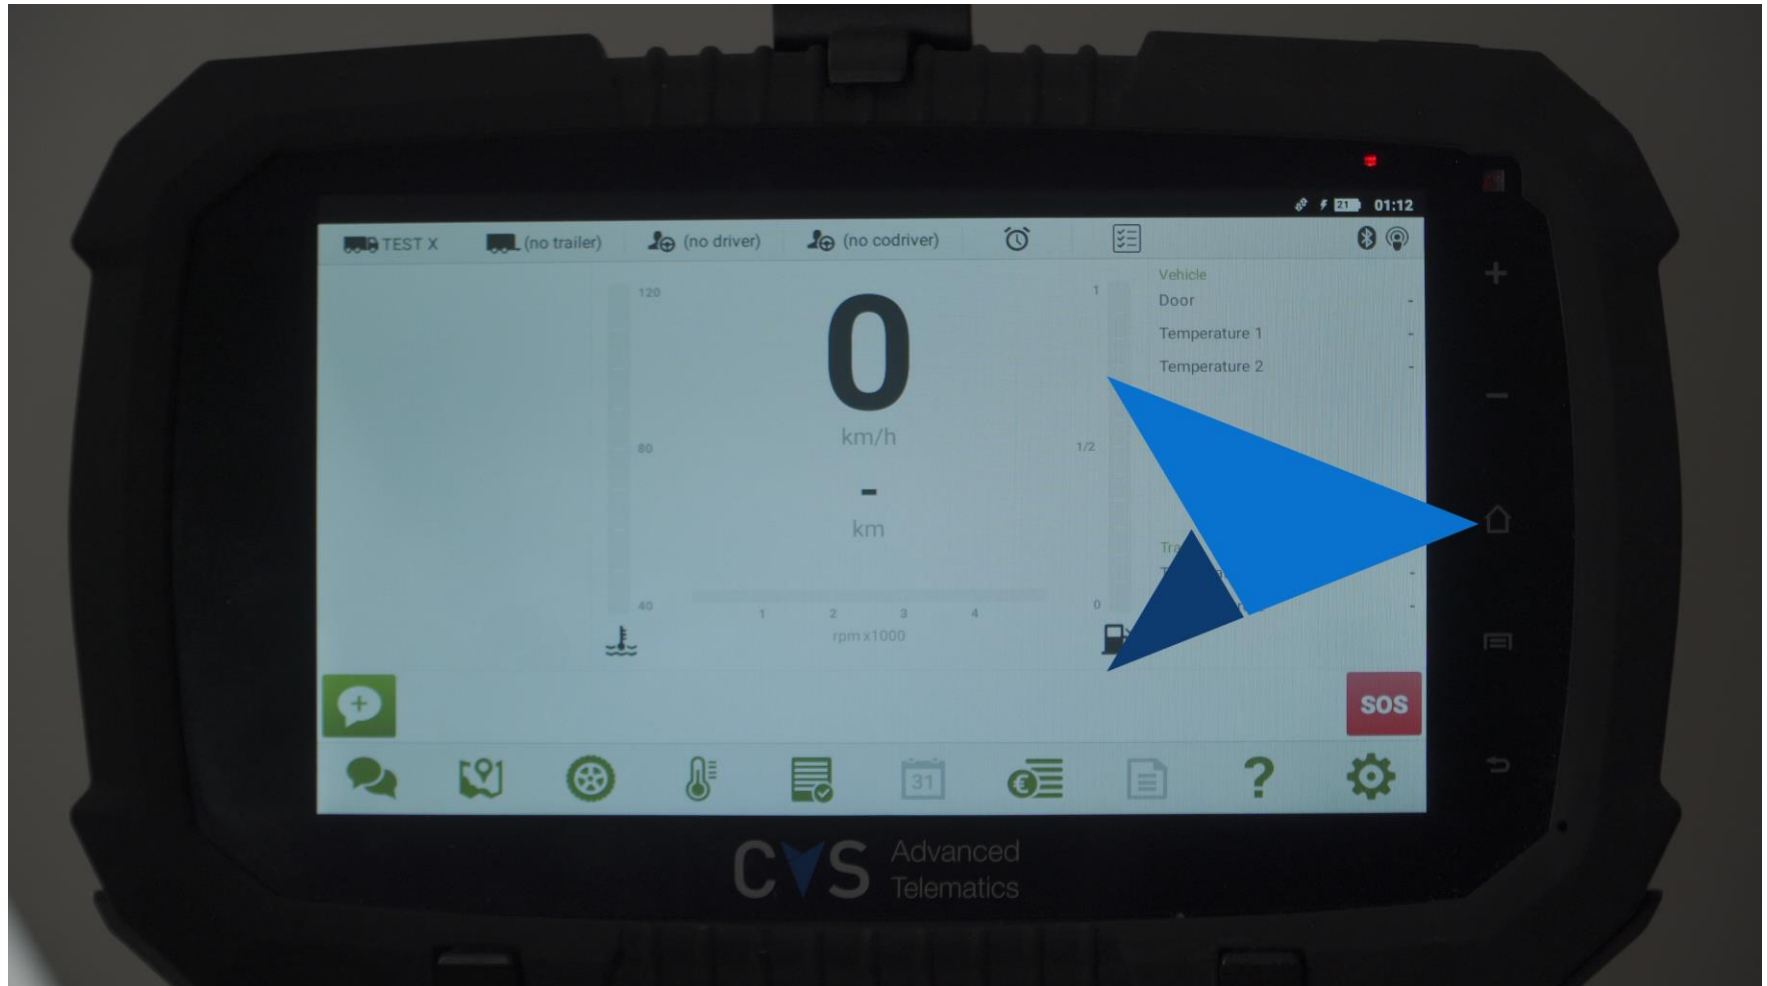

TABLET RESET

1. Click on the HOME button

TABLET RESET

2. Click on the 3 dots

TABLET RESET

3. Click on “Reboot” and wait for the tablet to reboot